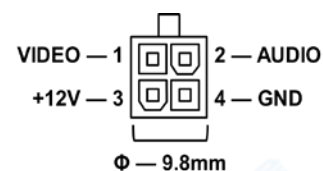

Specifications:

Model	AC-7AP-ROHR	AC-1HP-ROHR
CCD or CMOS	1/3" Sony HAD II CCD	1/3" CMOS 720P
Resolution	700 TVL	1.30 Mega Pixel
Effective Pixels	PAL: 960Hx720V NTSC: 960Hx612V	PAL: 1280Hx960V NTSC: 1280Hx720V
TV System	PAL / NTSC (Optional Before Factory)	
Auto Control	Auto Gain Control, Back Light Compensation White Balance, Electronic Shutter	
Image Mirror	Optional Before Factory	
Lens	f=3.6mm View Angle 75degree Optional 2.8, 6, 8mm	
Light Sensitivity	0 Lux @ F1.2 (IR ON)	
Infrared Spectrum	850nm or 940 nm	
Infrared LED Range	18LEDs Ø5 IR 15 Meters	
Auto IR control	3~5 Lux Cut	
Signal to Noise Ratio	SNR>50 dB, (AGC Close)	
Video Output	1V p-p, 75Ω,	
Audio Output	Paid Optional Audio	
Power Consumption	12V DC ± 5%, 100mA, 1.2W	
A / V, Power Interface	Aviation, 4PIN Interface Optional	
Adjustment	Horizontal 0~45, Vertical 0~90	
Dimensions	(L x W x H) 85 x 75 x 65 mm	
Packing Size	(L x W x H) 85 x 100 x 85 mm	
Product Weight	Net: 315 g, All: 435 g	
Waterproof	IP68 For Housing	
Operating Condition	Temp.: -25°C to +55°C, Humidity<95%	
Housing Color	Black, Optional Color By Order Quantity	

➤ Specifications are subject to change without prior notice

Packing List:

Camera	1
Instruction manual	1
Self-Drilling Screw	2
Mounting Plug	2

Connection: