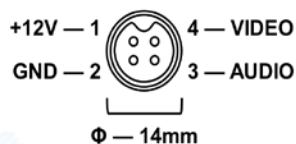

Specifications:

Model	AC-7AP-ROHR	AC-1HP-ROHR
CCD or CMOS	1/3" Sony HAD II CCD	1/3" CMOS 720P
Resolution	700 TVL	1.30 Mega Pixel
Effective Pixels	PAL: 960Hx720V NTSC: 960Hx612V	PAL: 1280Hx960V NTSC: 1280Hx720V
TV System	PAL / NTSC (Optional Before Factory)	
Auto Control	Auto Gain Control, Back Light Compensation White Balance, Electronic Shutter	
Image Mirror	Optional Before Factory	
Lens	f=3.6mm View Angle 75degree Optional 2.8, 6, 8mm	
Light Sensitivity	0 Lux @ F1.2 (IR ON)	
Infrared Spectrum	850nm or 940 nm	
Infrared LED Range	18LEDs Ø5 IR 15 Meters	
Auto IR control	3~5 Lux Cut	
Signal to Noise Ratio	SNR>50 dB, (AGC Close)	
Video Output	1V p-p, 75Ω,	
Audio Output	Paid Optional Audio	
Power Consumption	12V DC ± 5%, 100mA, 1.2W	
A / V, Power Interface	Aviation, 4PIN Interface Optional	
Adjustment	Horizontal 0~45, Vertical 0~90	
Dimensions	(L x W x H) 85 x 75 x 65 mm	
Packing Size	(L x W x H) 85 x 100 x 85 mm	
Product Weight	Net: 315 g, All: 435 g	
Waterproof	IP68 For Housing	
Operating Condition	Temp.: -25°C to +55°C, Humidity<95%	
Housing Color	Black, Optional Color By Order Quantity	

➤ Specifications are subject to change without prior notice

Packing List:

Camera	1
Instruction manual	1
Self-Drilling Screw	2
Mounting Plug	2

Connection: